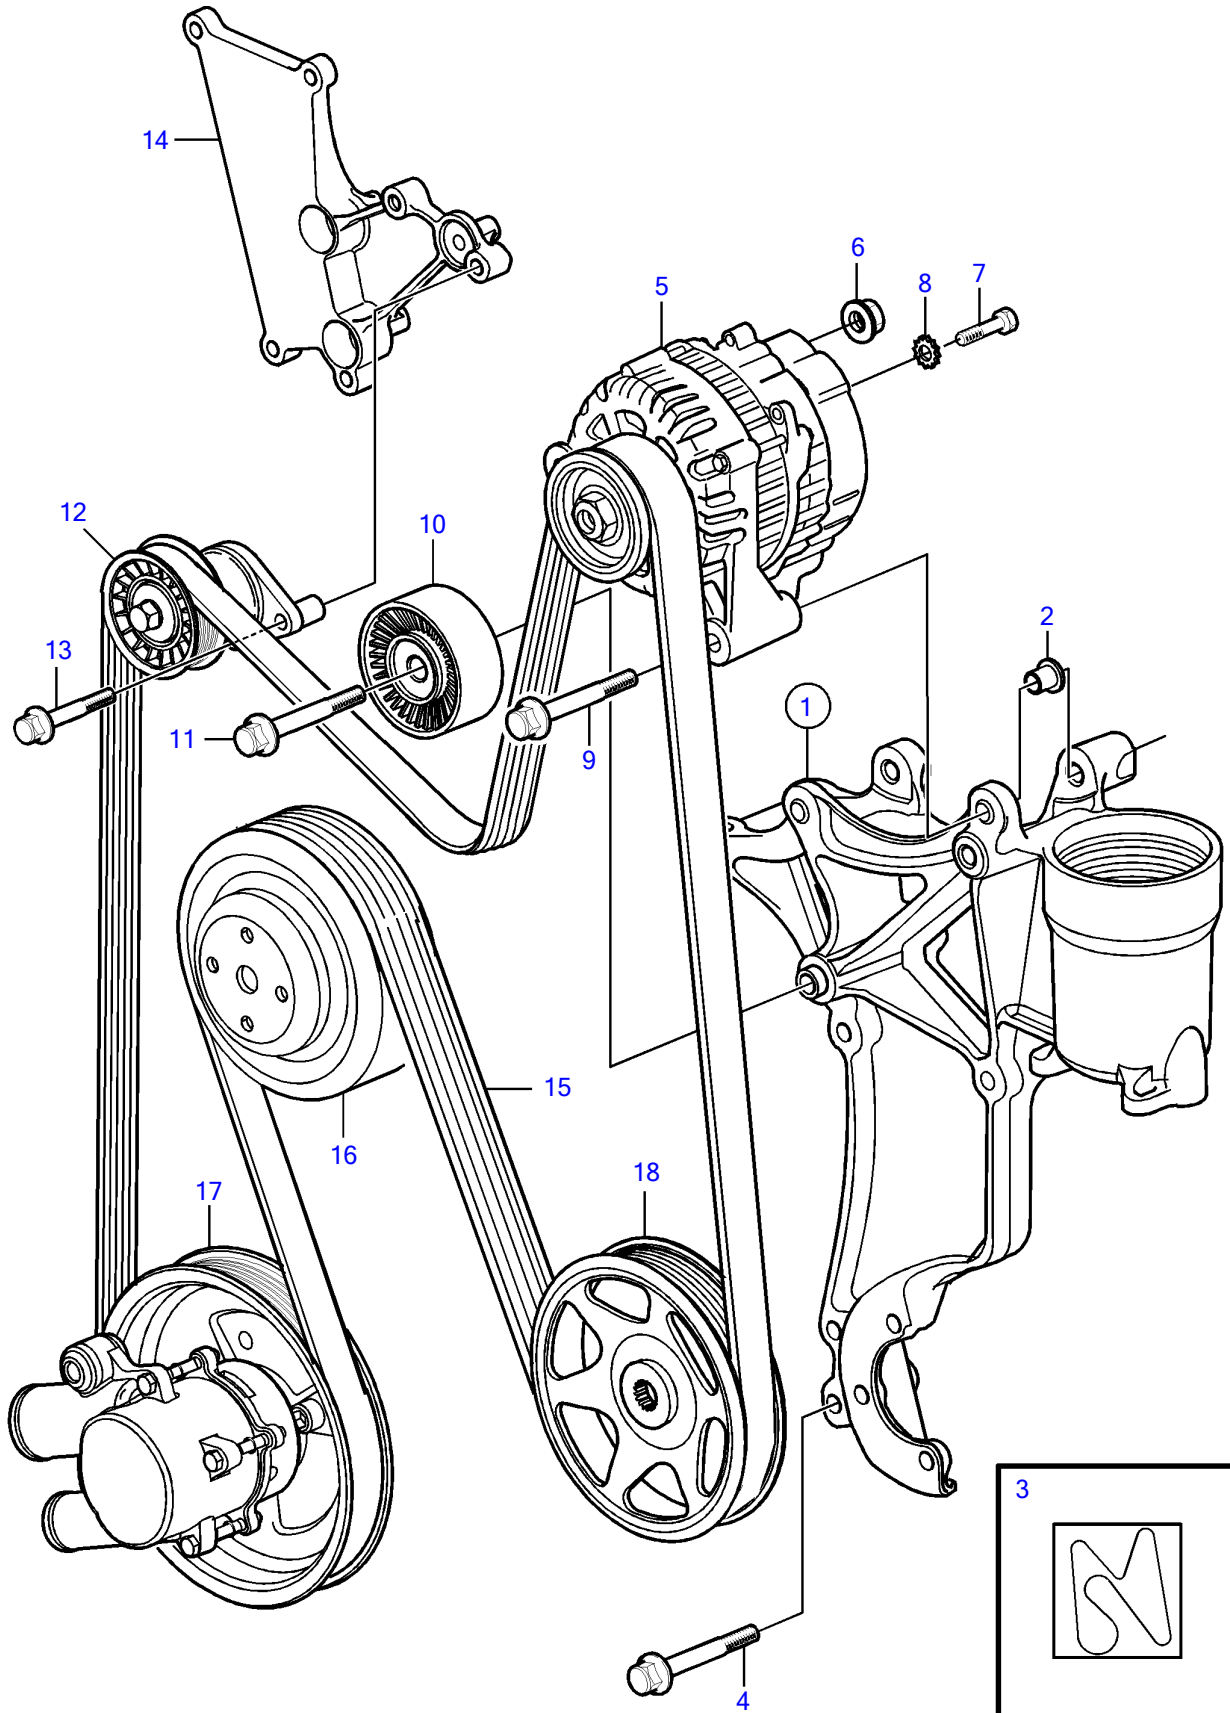

5.0GXIE-270-R

## 5.0GXIE-270-R

REF	PART NO.	QTY	DESCRIPTION	NOTES
1	21573817	1	Bracket	
2	3863175	2	• Bushing	
3	3863274	1	Decal	
4	3853392	4	Flange screw	
5	3884950	1	Alternator	
6	945408	1	Flange nut	
7	3852208	1	Screw	
8	3852520	1	Washer	
9	947790	2	Flange screw	
10	21585053	1	Idler pulley	
11	21425128		Flange screw	
12	3885250	1	Belt tensioner	
13	3850753	2	Flange screw	
14	21358873	1	Bracket	See "Fuel system" page
15	21399021	1	Belt	
16		1	Pulley, circulation pump	
17		1	Sea water pump	
18		1	Pulley, power steering pump	